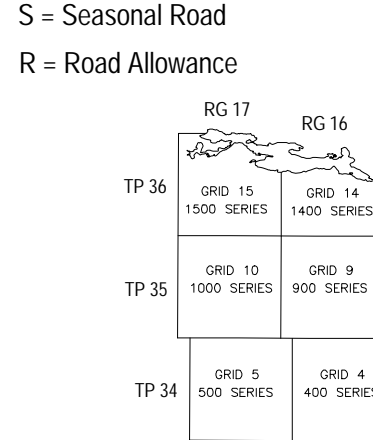

ROAD DESIGNATIONS