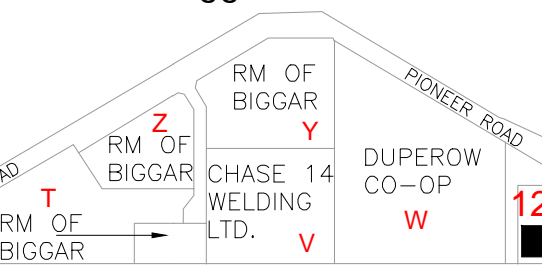

ROAD NUMBERING SYSTEM

R.M. of Biggar Business Park